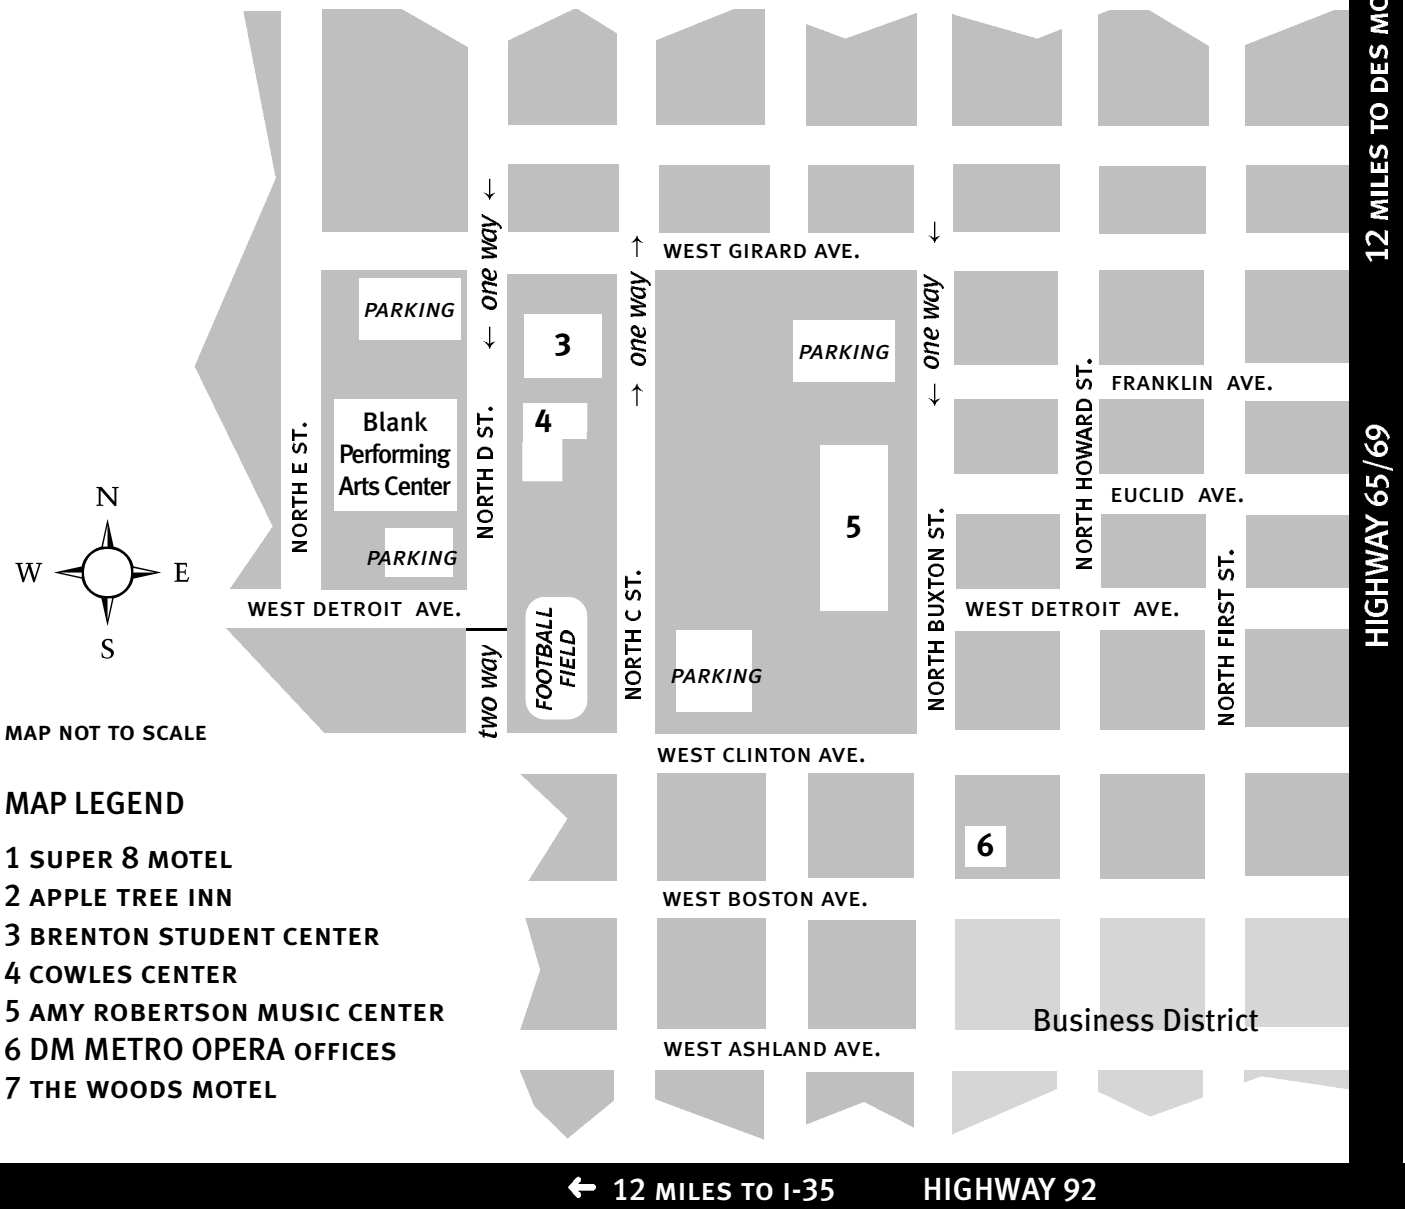

DES MOINES METRO OPERA

DIRECTIONS TO BLANK PERFORMING ARTS CENTER ON THE CAMPUS OF SIMPSON COLLEGE IN INDIANOLA, IOWA

FROM I-80 (WESTBOUND):

- take HWY 65 SE bypass around the east and south sides of Des Moines to HWY 65/69 South and proceed with the following directions

FROM DES MOINES:

- South on HWY 65/69 (SE 14th St. in Des Moines) to 2nd stoplight in Indianola which is Iowa Ave.
- Turn right (west) onto Iowa Ave. and proceed to North D St. (one way south), turn left
- Theater is about 3 blocks south (large gray concrete building between North D and North E Sts.)

FROM I-80 (EASTBOUND):

- Take I-35 South exit and proceed with the following directions

FROM I-35 (SOUTHBOUND):

- Take HWY 5 exit south (Norwalk)
- Take Indianola, HWY 65/69 South exit and proceed south to 2nd stoplight in Indianola which is Iowa Ave.
- Turn right (west) onto Iowa Ave. and proceed to North D St. (one way south), turn left
- Theater is about 3 blocks south (large gray concrete building between North D and North E Sts.)

PARKING is available on North D and North E Sts. (either side of theater) and also in lots one block north and directly south of theater.

WHEELCHAIR accessible area is from North D St. only. Must approach theater from the north and park on street. Use sidewalk over the bridge to the upper east landing of theater. There are two wheelchair spaces available. **Note:** there is not easy access to restrooms in lobby, but are available in Picken Hall adjacent to theater. See an usher for assistance.

1

2

3

4

5

6

7

12 MILES TO DES MOINES →

↑

12 MILES TO I-35

←

HIGHWAY 92